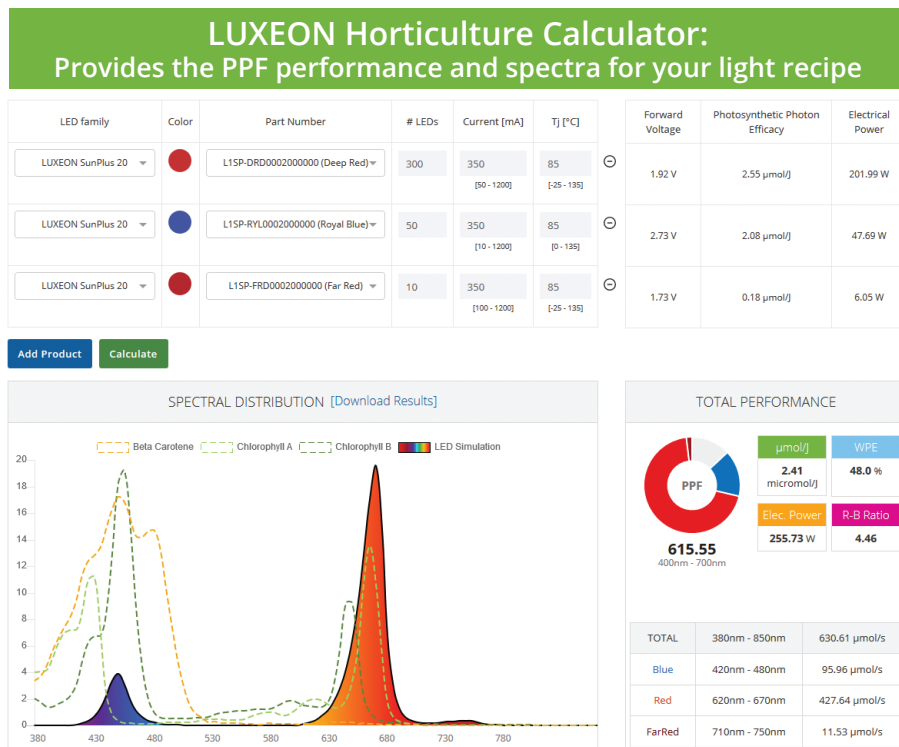

Why LUXEON SunPlus LEDs?

Higher Yield:

- Optimized LEDs that perfectly match the chlorophyll absorption peaks to drive intense photosynthesis and obtain greater yield, increased crop quality and consistent growth

Lower Cost of Ownership:

- High efficiency to reduce energy consumption, water usage and A/C costs
- Leading PPF maintenance and reliability reduces or eliminates fixture/lamp replacements

Better for Growers:

- Higher quality of light and reduced heat for a better working environment
- LEDs do not break like lamps, saving the greenhouse from poisonous chemicals or broken glass

About Lumileds

Companies developing automotive, mobile, IoT and illumination lighting applications need a partner who can collaborate with them to push the boundaries of light. With over 100 years of inventions and industry firsts, Lumileds is a global lighting solutions company that helps customers around the world deliver differentiated solutions to gain and maintain a competitive edge. As the inventor of Xenon technology, a pioneer in halogen lighting and the leader in high performance LEDs, Lumileds builds innovation, quality and reliability into its technology, products and every customer engagement. Together with its customers, Lumileds is making the world better, safer, more beautiful—with light.

To learn more about our lighting solutions, visit lumileds.com.

©2018 Lumileds Holding B.V. All rights reserved.
LUXEON is a registered trademark of the Lumileds Holding B.V. in the United States and other countries.

lumileds.com

BR28 Horticulture Applications
Brochure 20180928

Neither Lumileds Holding B.V. nor its affiliates shall be liable for any kind of loss of data or any other damages, direct, indirect or consequential, resulting from the use of the provided information and data. Although Lumileds Holding B.V. and/or its affiliates have attempted to provide the most accurate information and data, the materials and services information and data are provided "as is," and neither Lumileds Holding B.V. nor its affiliates warrants or guarantees the contents and correctness of the provided information and data. Lumileds Holding B.V. and its affiliates reserve the right to make changes without notice. You as user agree to this disclaimer and user agreement with the download or use of the provided materials, information and data. A listing of Lumileds product/patent coverage may be accessed at lumileds.com/patents.