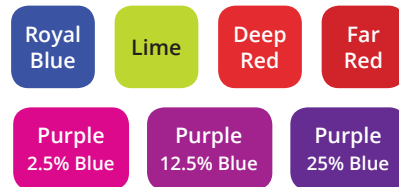

**Chlorophyll** (for photosynthesis)  
Royal Blue - Deep Red

**Phytochrome** (for photoperiodism)  
Far Red

**Full Spectrum** (for accessory pigments)  
Cool White - Lime

<sup>1</sup>Navigant Research 2015

## LUXEON SunPlus 20 Line

- Targets the key wavelengths where plants absorb photons (450nm & 660nm)
- High PPF to maximize the photon output of the system
- Optical design optimal for directional applications

## LUXEON SunPlus 35 Line

- Unique Purple LED enabling a fixed spectra for quick designs
- Perfect uniformity at short distances
- Photon output per LED enables vertical farming