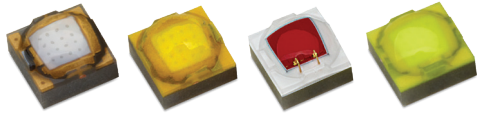

LUXEON SunPlus Series LEDs

Delivering precise light to improve crop yield

LUXEON SunPlus 20 Line