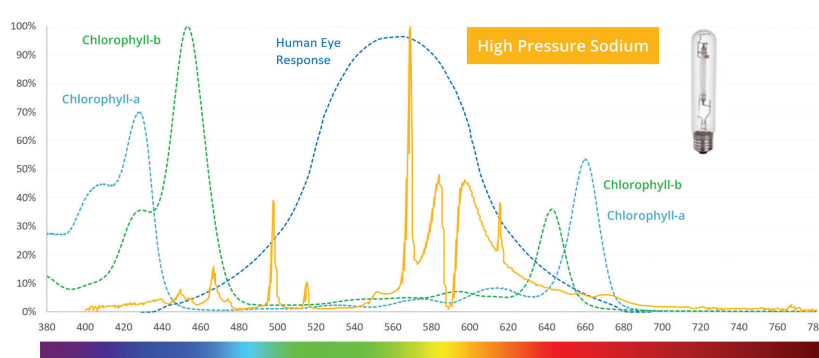

Conventional lamps were designed for the human eye response, not for plants

HPS lamps miss the chlorophyll absorption peaks, the wavelengths that drive photosynthesis

Lumen
For illumination used by humans

PPF
Photosynthetic Photon Flux is used by plants for growth and vital activities

PAR
Photosynthetically Active Radiation Spectra from 400nm to 700nm

LUXEON SunPlus LEDs are optimized for horticulture

Engineered to target the right wavelengths and binned to maximize growth in the most efficient way