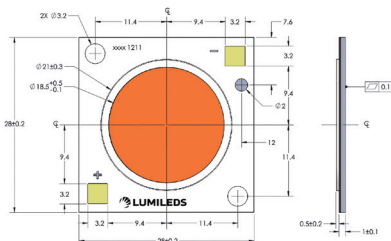

### Available Spectra

Purple  
12.5% Blue

- Binned in PPF
- Package sizes
  - 1208/15mm LES
  - 1211/19mm LES
  - 1825/32mm LES

- Typical viewing angle: 115°