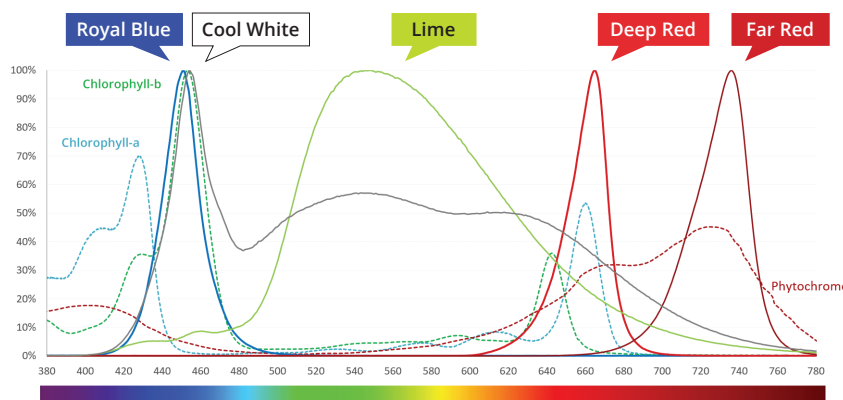

LUXEON SunPlus delivers PPF in the key wavelengths for plants

Chlorophyll (for photosynthesis)
Royal Blue - Deep Red

Phytochrome (for photoperiodism)
Far Red

Full Spectrum (for accessory pigments)
Cool White - Lime

¹Navigant Research 2015

²LEDinside, July 2018