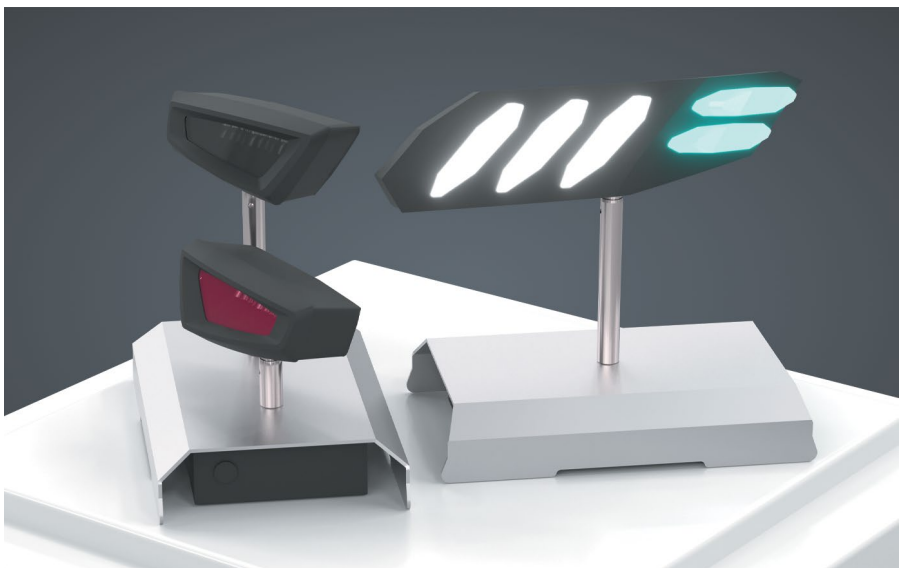

LUXEON Versat color proliferations

Versatility for rear-lighting and signaling functions

With its multiple options for flux level, color, and package size, the LUXEON Versat portfolio already offers a wide range of styling options for any luminaire on the car. The latest portfolio extensions provide greater styling flexibility with different cover-glass materials (dark, rose-red). Cyan is now available for indicators on autonomous vehicles. The dual-color package can be supplied in any color combination from the portfolio to help create smaller, smarter solutions.

APPLICATION EXAMPLES FOR NEW COLOR PROLIFERATIONS

- **Consistent styling appearance for rear combination lamps**
LUXEON Versat 3030 PC Green behind a red cover glass generates white light for backup function.

- **Cyan marker functions**
Two different color bins of LUXEON Versat 2020 Cyan enable uniform color appearance with a clear or red cover. LUXEON Versat 2020 PC Cyan provides highest flux levels across the whole application temperature range.

- **High-brightness rear fog lights**
LUXEON Versat 3030 PC Red provides a high flux output, and an excellent hot-cold factor greatly simplifies compact optical design.

THE LUXEON VERSAT PRODUCT FAMILY